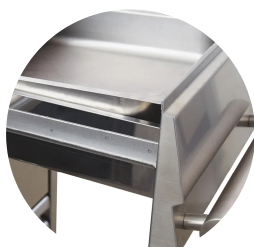

## PRODUCT'S RANGE PLUS

Modular, easy to combine and robust.

Drawer with ergonomic handle

Drawers capacity GN 1/1 bowls