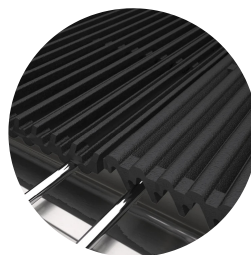

4 Types Grills available: meat, fish, mixed stainless steel and reversible cast iron meat/fish version

Smoker that can be installed on the M80 - M120 models for a barbecue-flavoured menu

Cast iron cooking grill for meat and fish.