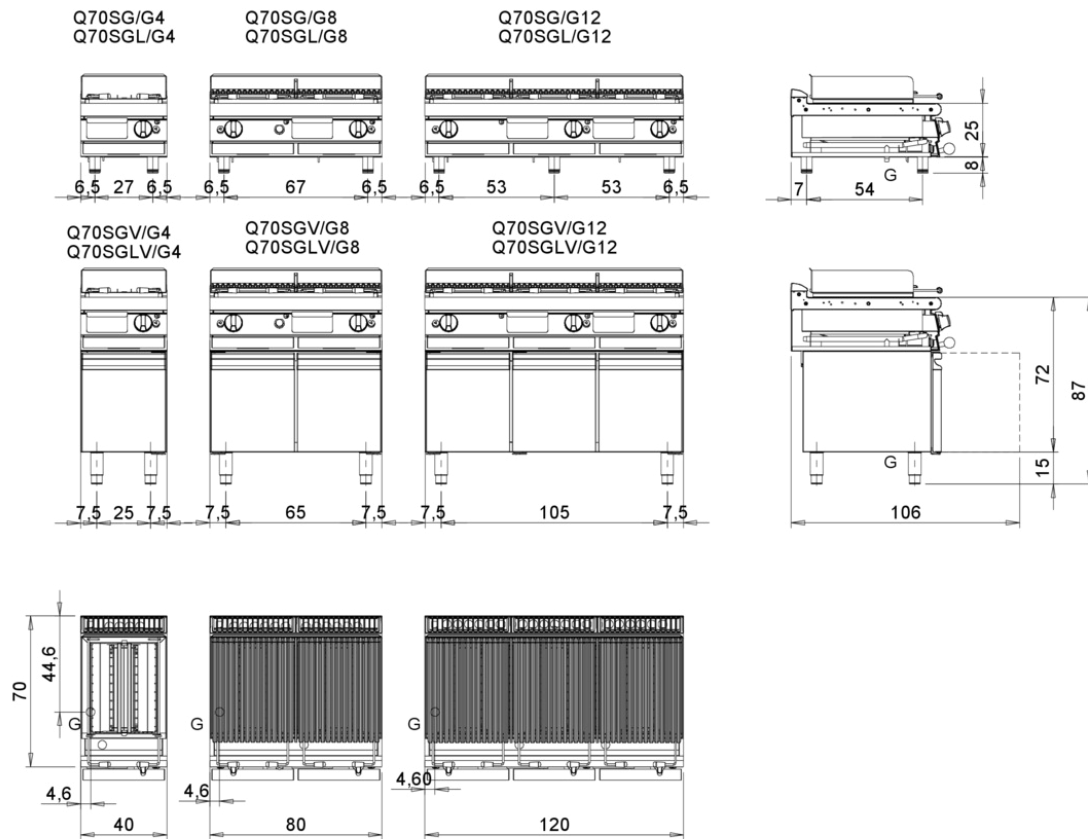

CODICE
CR1657169

MODELLO
Q70SGLV/G800

SERIE
QUEEN 7

Technical Information

SPECIFICATION	DATA
MATERIAL	CR1657169
DEFINITION	Q70SGLV/G800 PIETRALAV.GAS CARNE M80 A/G
COMMERCIAL LINE	QUEEN
SUPPLY	GAS
DIM. WIDTH	800 mm
DIM. PRODUCTIVITY	700 mm
DIM. HEIGHT	870 mm
NET WEIGHT	87 Kg
VOLUME (net)	0.487
PACKAGE LENGTH	840 mm
PACKAGE WIDTH	850 mm
PACKAGING HEIGHT	1170 mm
PACKAGE VOLUME	0,836 m3
GROSS PACKING WEIGHT	102.2 Kg
GAS POWER	20
GAS POWER (G25.3/25mbar)	19,00
CERTIFIED MODEL	Q70SGLV/G8

Lava stone grill GAS M80 - Stainless steel grill - M80 on compartment

Project
 Rev.:
 Zone:
 Location:

CODICE
CR1657169

MODELLO
Q70SGLV/G800

SERIE
QUEEN 7

MISURE IN cm - DIMENSIONS IN cm - ABMESSUNGEN IN cm - MESURES EN cm
 MEDIDAS EN cm - MATEN IN cm - DIMENSIONES EN cm