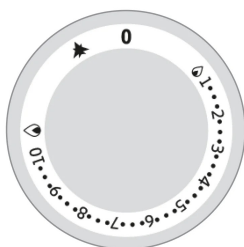

In gas versions, the power is regulated by a continuously variable tap to adapt the heat of the hotplate to the type of cooking