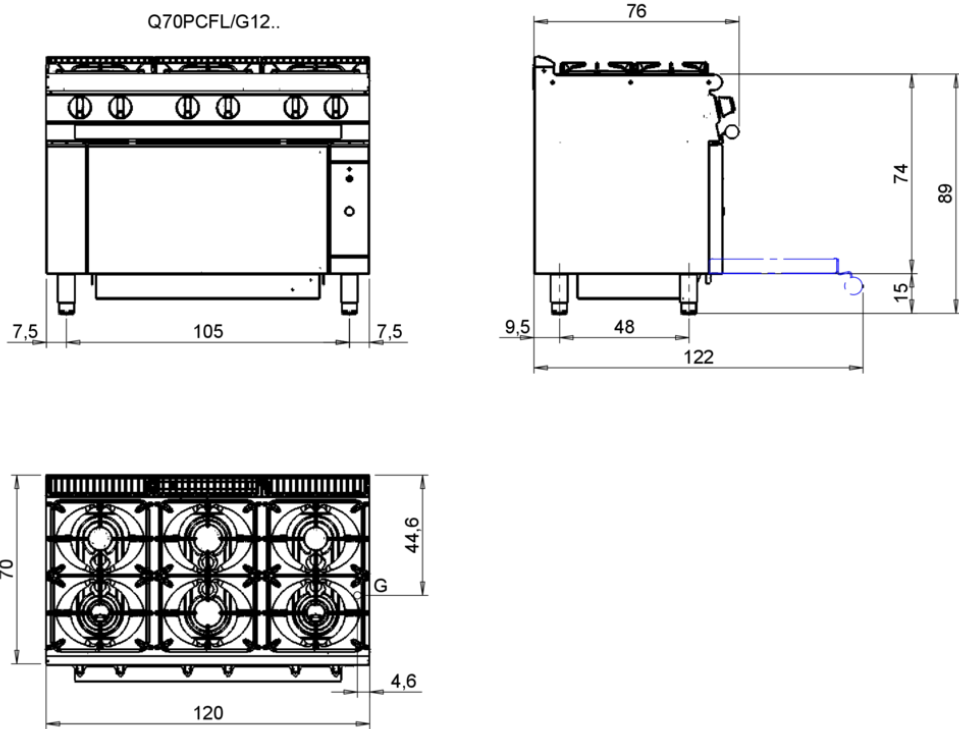

6-BURNER GAS COOKER ON WIDE GAS OVEN

Project
Rev.:
Zone:
Location:

CODICE
CR1012529

MODELLO
Q70PCFL/G1206

SERIE
QUEEN 7

Technical Information

SPECIFICATION	DATA
MATERIAL	CR1012529
DEFINITION	Q70PCFL/G1206 6F SUPER POTEN.C/F MAX.GAS
COMMERCIAL LINE	QUEEN
SUPPLY	GAS
DIM. WIDTH	1200 mm
DIM. PRODUCTIVITY	700 mm
DIM. HEIGHT	870 mm
NET WEIGHT	158 Kg
VOLUME (net)	0.731
PACKAGE LENGTH	1240 mm
PACKAGE WIDTH	850 mm
PACKAGING HEIGHT	1150 mm
PACKAGE VOLUME	1,192 m3
GROSS PACKING WEIGHT	176 Kg
GAS POWER	40.4
GAS POWER (G25.3/25mbar)	40,40
GAS/REFRIGERANT TYPE	METANO "H, E" G20 20/25mbar
N. FIRES/PLATES	SEI FUOCHI
CERTIFIED MODEL	Q70PCFL/G1206

6-BURNER GAS COOKER ON WIDE GAS OVEN

Project
 Rev.:
 Zone:
 Location:

CODICE
CR1012529

MODELLO
Q70PCFL/G1206

SERIE
QUEEN 7

MISURE IN cm - DIMENSIONS IN cm - ABMESSUNGEN IN cm- MESURES EN cm
 MEDIDAS EN cm - MATEN IN cm - DIMENSIONES EN cm