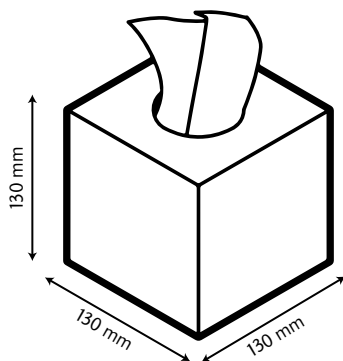

ELITE METAL LUGGAGE RACK

ST6555BF Brushed Finish
ST6555CF Chrome Finish

- Made of high-quality stainless steel with a Polished surface
- Sturdy and wear resistance; It can be easily cleaned with stainless cleaner, wipes available, or simply with soft cloth and soapy water, and it is easy to clean if there are fingerprints from building up.
- It can be placed on a table or wall mounted (hardware included) and can be positioned vertically or horizontally.
- It is easy to refill with a flip-top lid and a solid bottom, so you just need to put your tissue box in and close the lid.
- Perfect for bedroom, living room, bathroom, craft room, office and more
- Great for hotels, residences, apartment, cruise, RV, restaurant, and camper.

Product Dimension

Length	130 mm
Height	130 mm
Width	130 mm

Additional Information

Material	Stainless Steel
Color	Chrome Finish / Brushed Finish

Drawing

Box contents: SQUARE TISSUE BOX HOLDER, INSTALLATION GUIDE