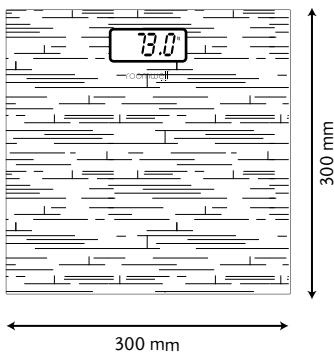

Drawing

Box contents: BATHROOM SCALE, INSTALLATION GUIDE