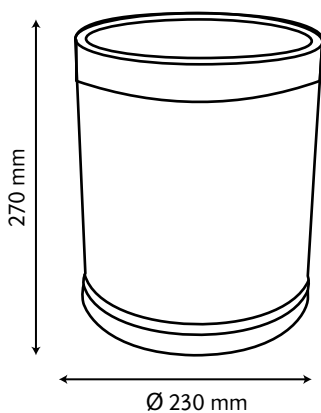

ROOM BIN

Black
Brown

- 10 Litre Capacity
- Made of Steel Body with leather grain vinyl exterior
- Double Walls; The seamless outer bin simply slides over the inner bin and completely conceals the edge of plastic bin liner
- Fire resistant inner liner
- Bin has an anti-scuff base
- Suitable for hotel bedroom, conference room and reception area
- Available in Black Vinyl Leather

Product Dimension

Size (Dia x H)	230 x 270 mm
Capacity	10 Ltr

Additional Information

Material	Vinyl Leather
Shape	Round
Color	Black / Brown

Shipping Details

Carton (W x D x H)	530 x 530 x 325 mm
Packaging	08 pieces
HS Code	83024990

Drawing

Box contents: TRIO SEPARATION BIN