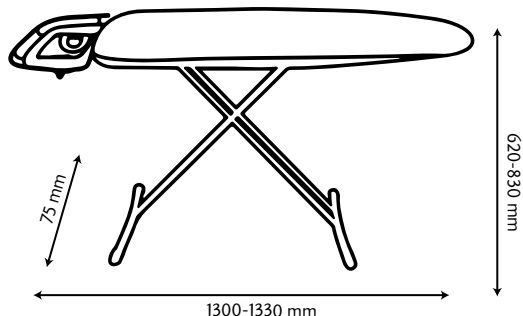

RETRACT IRONING BOARD

IBRE 8154

Black

- Featuring a sturdy welded frame with heavy gauge mesh top
- Made with tubular steel powder coated black finish
- The retractable iron rest can be slid under the ironing board when not in use to maintain extra storage space at hotel wardrobe
- Heavy-duty metallic flame retardant ironing board cover with 100% cotton surface layer
- Thick fibre pad of 10 mm for easy ironing
- Cover has heavy-duty velcro straps give you a secure, non-slip fit
- Secure fold-up safety lock
- Legs have non-slip end cap to ensure it doesn't slip and slide when pressing garments
- Height adjustment from 62 to 89 cm (7 positions) suits for different person. Foldable, save space when not in use.
- Retractable heat resistant iron rest

Product Dimension

Size (W x D x H)	370 x 75 x 1300 mm
Weight	5 kg
Positions	7

Additional Information

Material	Steel
Cover Thickness	10 mm Fiber Pad
Color	Black
Certificates	Steel
Certificates	Steel

Shipping Details

Carton (W x D x H)	270 x 1370 x 370 mm
Gross Weight	20 kg / 44.10 lb
Net Weight	19 kg / 41.88 lb
Packaging	04 pieces
HS Code	73239990

Drawing

Box contents: RETRACT IRONING BOARD