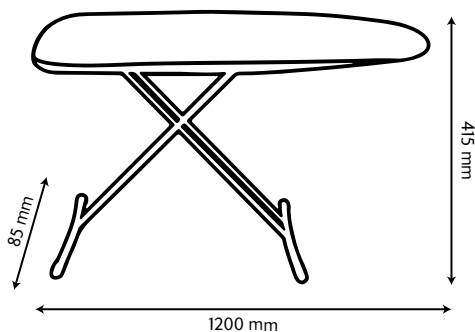

PRESTIGE IRONING BOARD

IBPS8155

Black

- Large and tough top of the line board
- Made with tubular steel powder coated black finish
- Featuring a sturdy welded frame with heavy gauge mesh top
- Flame retardant metallic iron board cover
- Thick fiber pad of 8mm for easy ironing
- Cover has elasticized edges and heavy-duty velcro straps give you a secure, non-slip fit
- Height adjustment of upto 85cm
- Anti-theft/ iron cable secured to the board through prestige iron holder (sold separately)
- Fits to Roomwell classic and prestige ironing holder

Product Dimension

Size (W x D x H)	415 x 85 x 1300 mm
Weight	6 kg
Positions	10

Additional Information

Material	Steel
Cover Thickness	8 mm Fiber Pad
Color	Black

Shipping Details

Carton (W x D x H)	160 x 1380 x 430 mm
Gross Weight	12 kg / 26.45 lb
Net Weight	11 kg / 24.25 lb
Packaging	02 pieces
HS Code	73239990

Drawing

Box contents: RETRACT IRONING BOARD